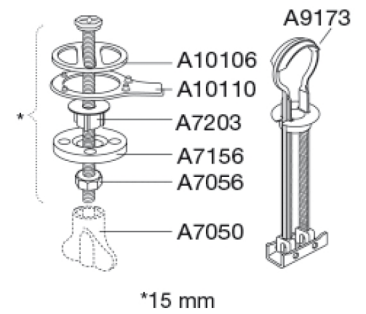

Combi hinge, universal

Item number

DG4925
VVS: 616810832
EAN: 5708590344591

**Product capacity**

Weight	0,139 kg
Gross weight	0,139 kg
Weight per crate	0 kg
Qty per crate	0
Qty per pallet	0

Subject to changes in the product range, technical changes and printing errors.